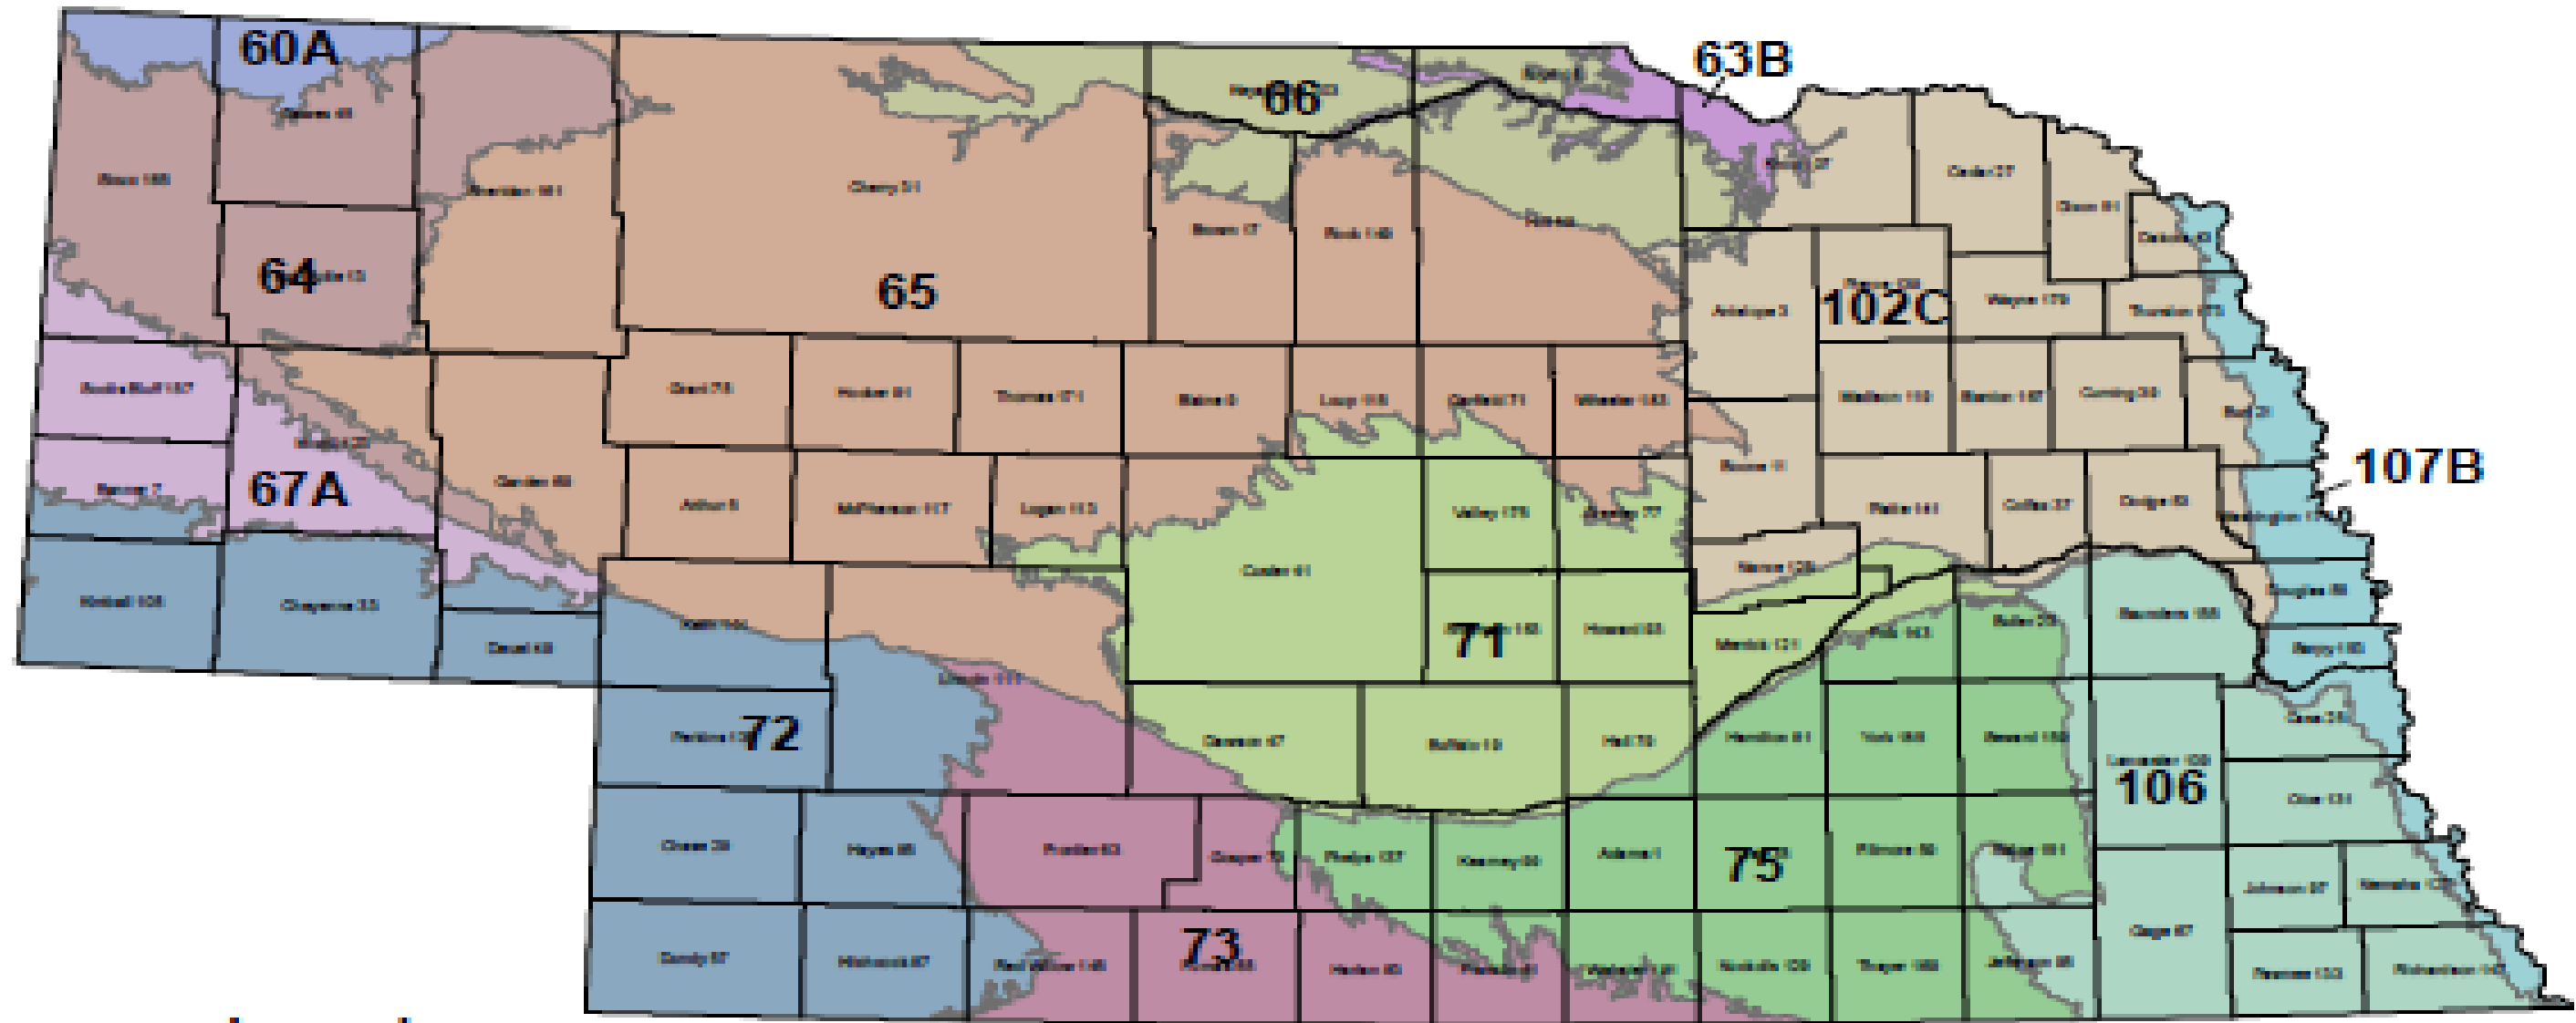

# Nebraska's Major Land Resource Areas

## Legend

67A	Central High Plains, Northern Part	107B	Iowa and Missouri Deep Loess Hills	60A	Pierre Shale Plains
72	Central High Tableland	102C	Loess Uplands	73	Rolling Plains and Breaks
76	Central Loess Plains	64	Mixed Sandy and Silty Tableland and Badlands	63B	Southern Rolling Pierre Shale Plains
71	Central Nebraska Loess Hills	65	Nebraska Sand Hills		
66	Dakota-Nebraska Eroded Tableland	106	Nebraska and Kansas Loess-Drift Hills		

Sources: National Soil Survey Center, 2008. Major Land Resource Areas. USDA-NRCS, Soil Survey Division, National Soil Survey Center, Lincoln, NE.